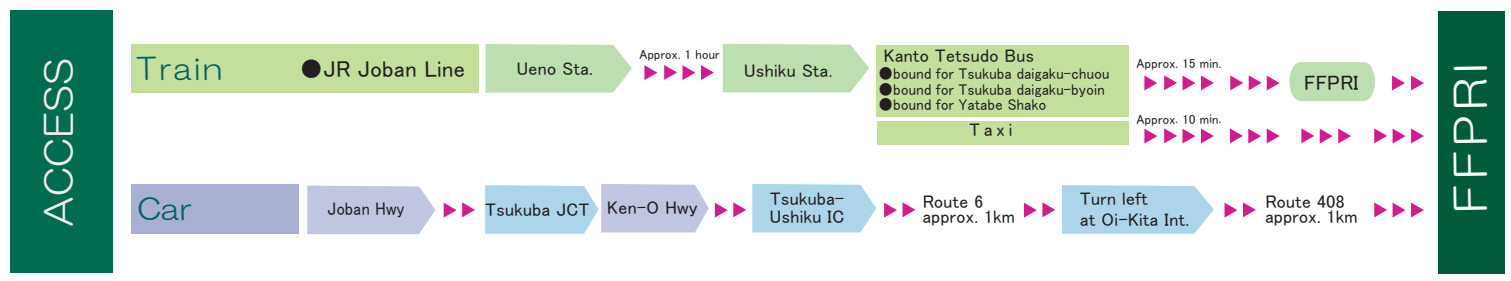

R.C. : Research Center  
 R.B.O. : Regional Breeding Office  
 B.O. : Branch office

**Forestry and Forest Products Research Institute**  
 1 Matsunosato, Tsukuba, Ibaraki 305-8687, JAPAN  
 TEL. +81-29-873-3211 FAX. +81-29-874-3720  
 URL: <http://www.ffpri.affrc.go.jp/>